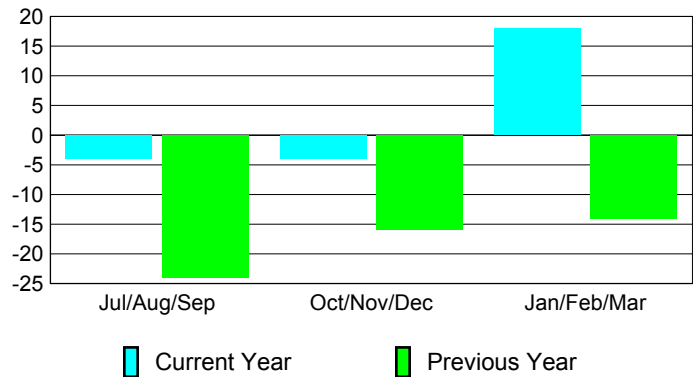

Comparison of Membership Gain/Loss

Current Year Compared to the Previous Year