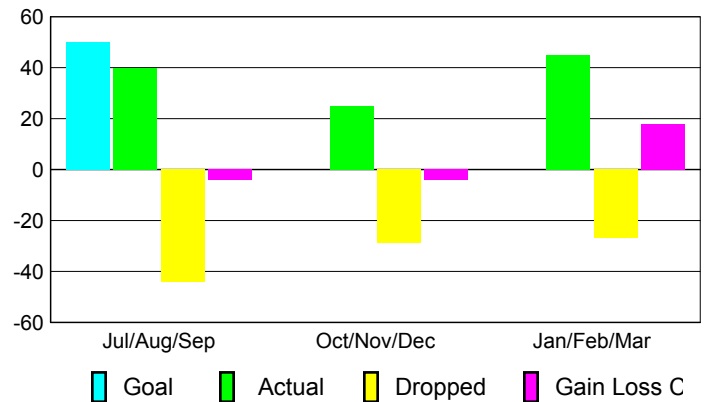

Membership Results 2009-2010

Goal, New, Dropped, Gain/Loss